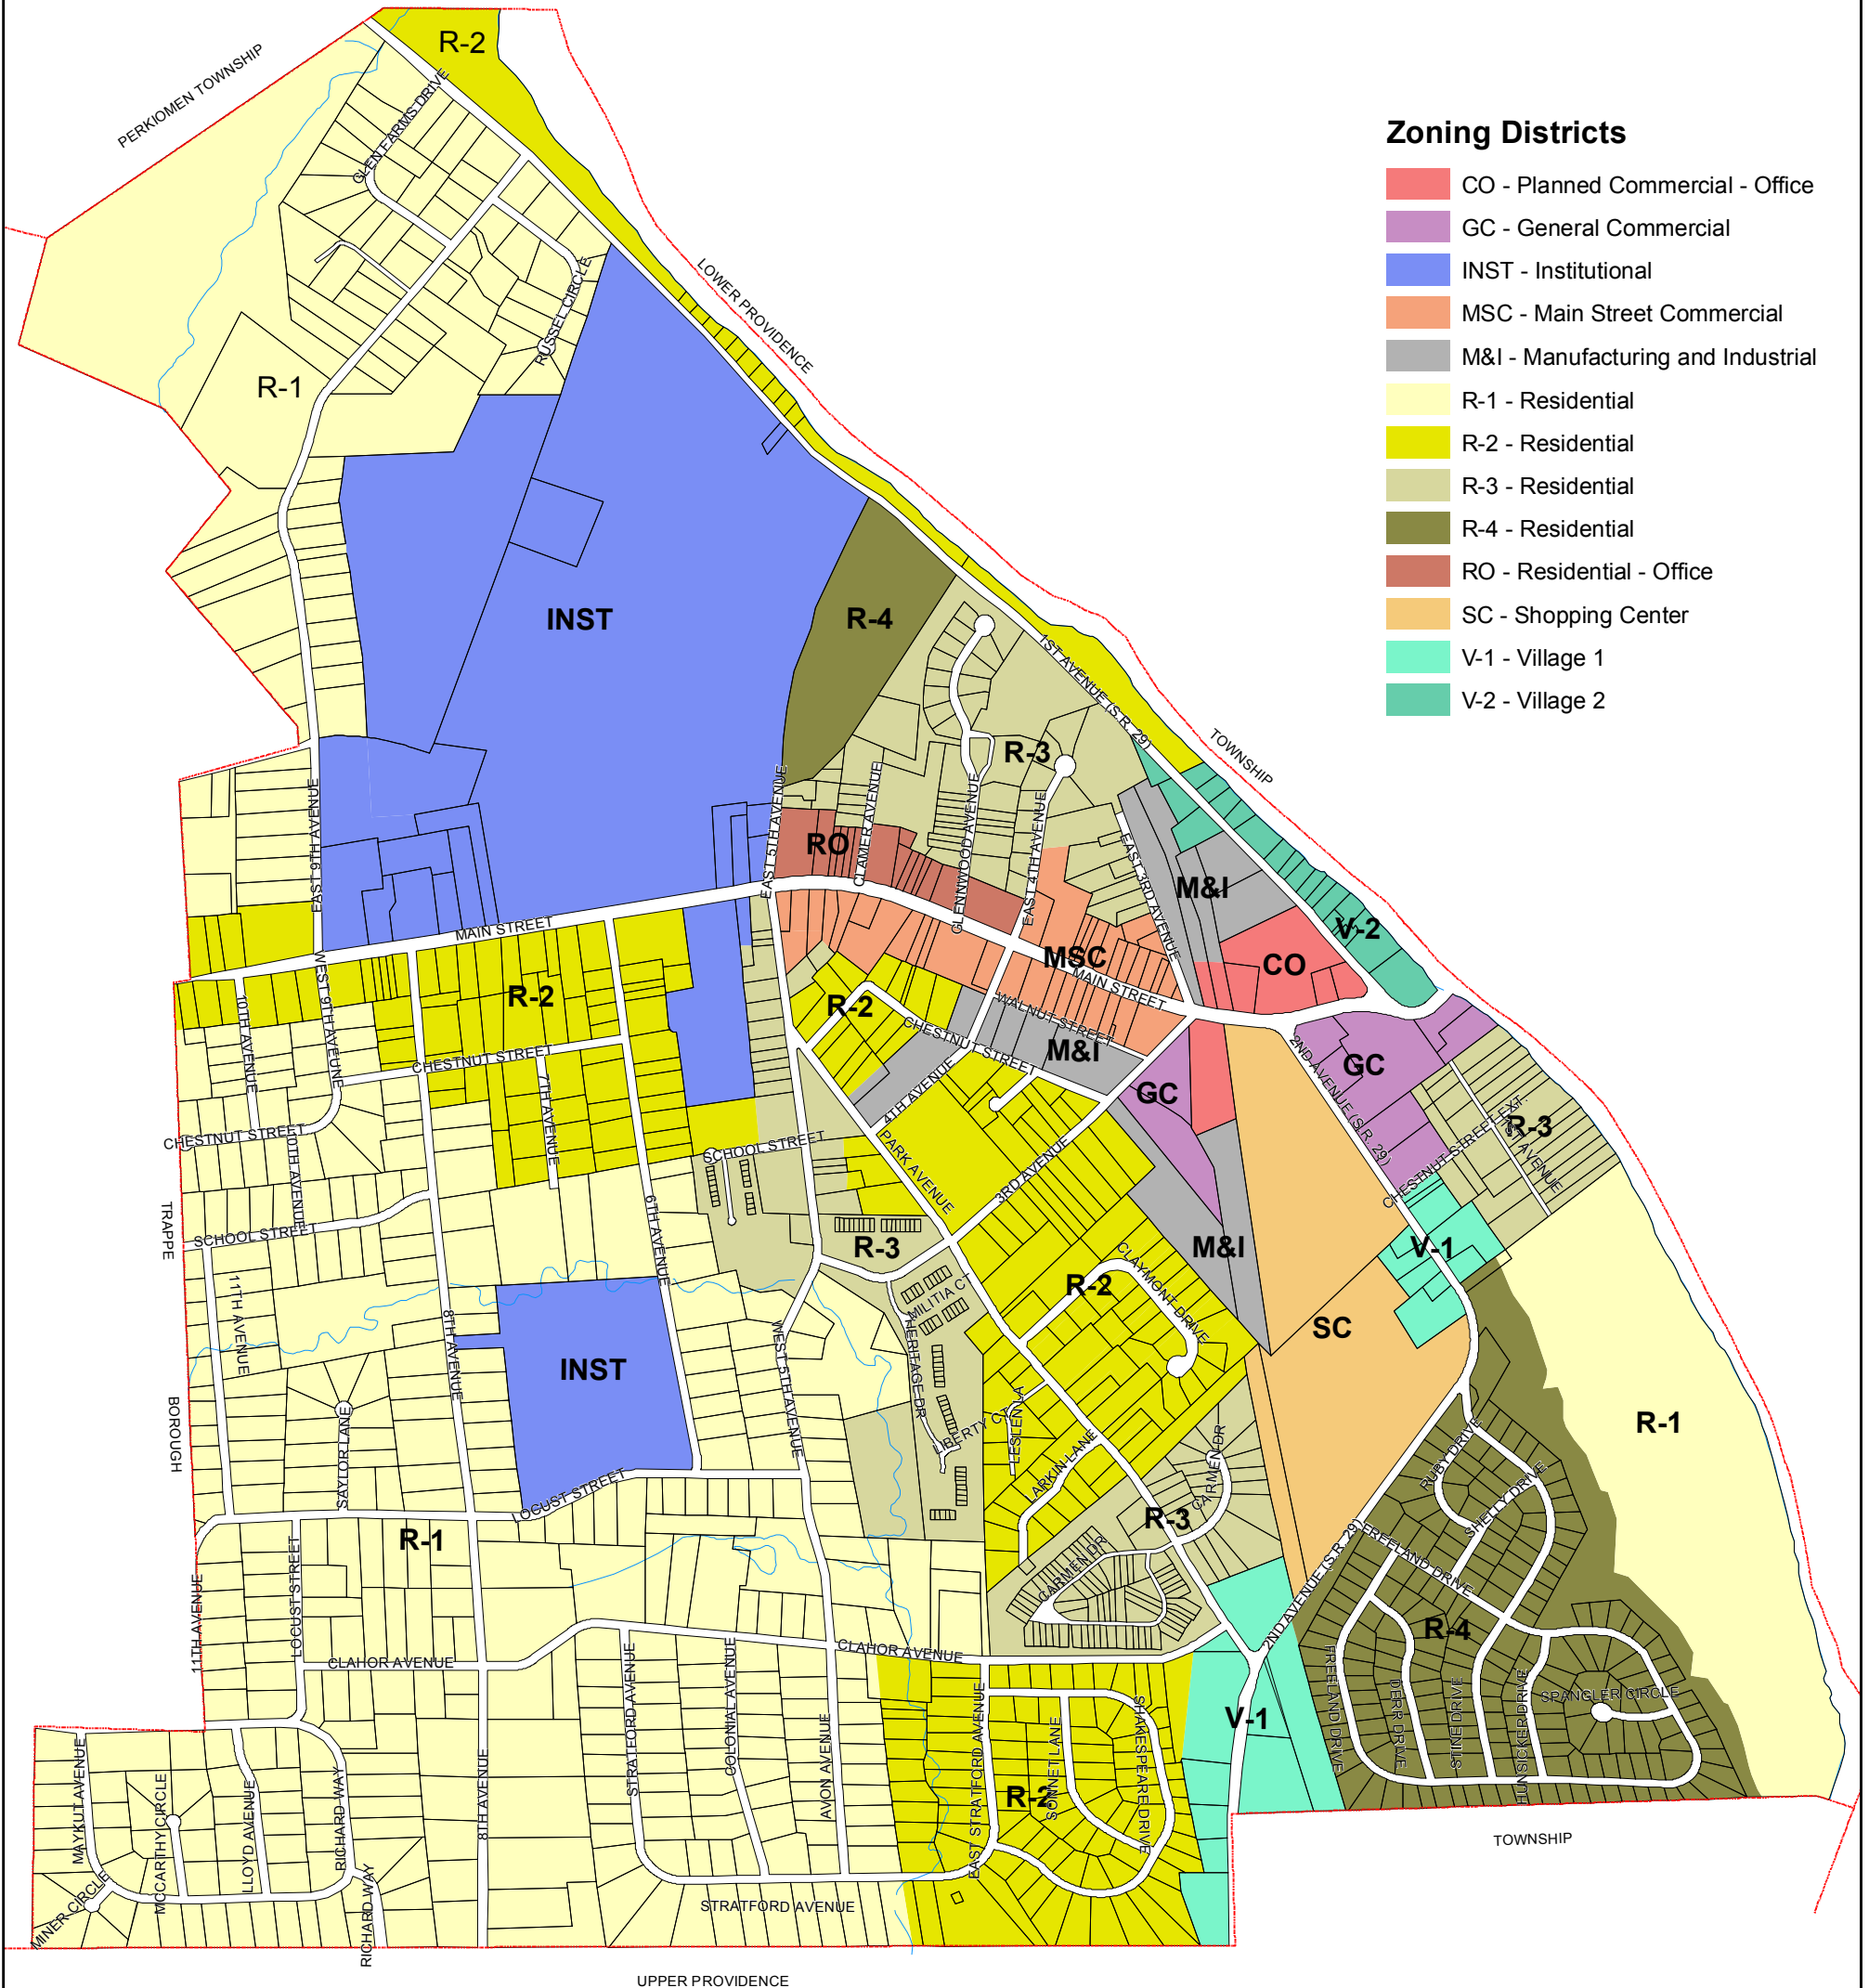

COLLEGEVILLE BOROUGH MONTGOMERY COUNTY, PENNSYLVANIA ZONING MAP

ZONING MAP

COLLEGEVILLE BOROUGH, MONTGOMERY COUNTY, PA

GILMORE & ASSOCIATES, INC.
ENGINEERING & CONSULTING SERVICES

184 WEST MAIN ST, SUITE 100, TRAPPE, PA 19426 - (610) 489-4949 - www.gilmore-assoc.com

Adopted October 6, 2004
Revised February 26, 2014

JOB NO: 14-01116

DATE: February 26, 2014

SCALE: 1" : 800'